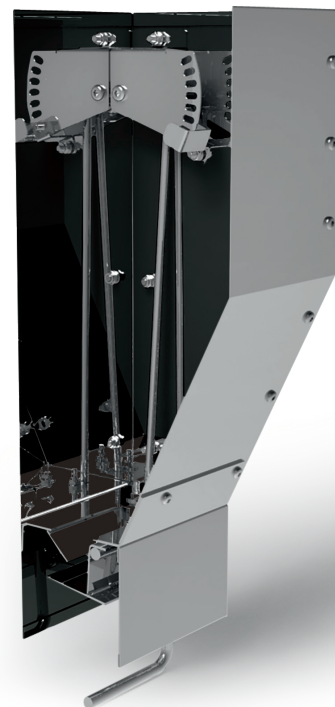

AP-L FEEDER

AD LIBITUM SOW FEEDER

- | Full feed intake, feed available for sows 24/7
- | For sows to be hung on a wall in a farrowing pen, above a trough, easy to install.
- | Ad libitum feeder for nursing sows
- | Sow eats when and how much she wants
- | Dispenser ensures fresh feed in a trough.
- | Made of strong material PE, metal elements made of stainless steel.
- | Animal friendly form, no sharp edges, minimum feed waste, easy to clean.
- | 2 versions : made entirely of stainless steel, made of PE plate with stainless steel front plate.

- | AD LIBITUM
- | REDUCED FEED WASTE
- | INCREASED SOW INTAKE
- | STRESS - FREE BREADING

ADJUSTABLE LEVEL

- | Precise regulation
- | Precise amount of feed released with each trigger movement
- | Adapted to individual sow behavior