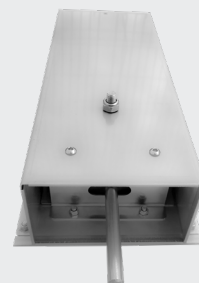

SM FEEDER

AD LIBITUM SOW FEEDER MADE OF STAINLESS STEEL

- | Full feed intake, feed available for sows 24/7
- | For sows to be hung on a wall in a farrowing and gestation units, above a trough, easy to install
- | Ad libitum feeder for nursing sows
- | Sow eats **when** and how **much** she wants
- | Dispenser ensures fresh feed in a trough
- | Easy reactive trigger
- | Made of of stainless steel
- | Animal friendly form, no sharp edges
- | Minimum feed waste
- | Easy and solid construction, easy to clean

- | AD LIBITUM
- | REDUCED FEED WASTE
- | INCREASED SOW INTAKE
- | STRESS - FREE BREADING

ADJUSTABLE LEVEL

- | Precise regulation
- | Precise amount of feed released with each trigger movement
- | Adapted to individual sow behavior

EASY REACTIVE TRIGGER

- | The trigger moves in EVERY direction(not only side to side or front/back) resulting in instinctual feed release

EASY INSTALLATION

- | Multiple mounting spots allow easy installation to existing crates